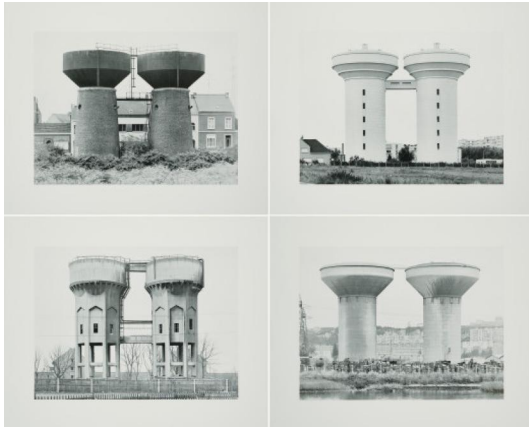

Search 35

Auction Photography | ONLINE ONLY

Date 19.12.2023, ca. 10:18

BECHER, BERND AND HILLA
1931 Siegen - 2007 Rostock / 1934 Potsdam - 2015 Düsseldorf

Title: Sechs Doppelwassertürme.

Subtitle: Series of 6 offsets.

Date: ca. 1972.

Technique: Each offset on smooth paper. In original portfolio.

Depiction Size: 30 x 40cm.

Sheet Size: 42 x 52cm.

Notation: Signed and numbered on title page.

Publisher: Westfälischer Kunstverein, Münster (publisher).

Number: 83/100.

Condition:

Sheets with minimal traces of handling and minimally discoloured. Portfolio with minimal traces of handling and minimally discoloured. Otherwise in very good condition.

Estimate: 2.500 € - 3.500 €; Hammer: 2.000 €