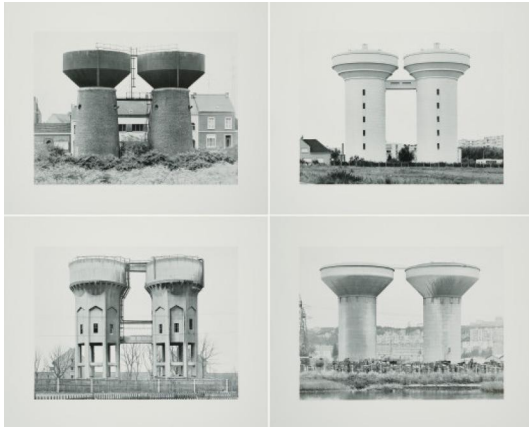

Lot 35

Auction Photography | ONLINE ONLY

Date 19.12.2023, ca. 10:18

BECHER, BERND AND HILLA
1931 Siegen - 2007 Rostock / 1934 Potsdam - 2015 Düsseldorf

Title: Sechs Doppelwassertürme.

Subtitle: Series of 6 offsets.

Date: ca. 1972.

Technique: Each offset on smooth paper. In original portfolio.

Depiction Size: 30 x 40cm.

Sheet Size: 42 x 52cm.

Notation: Signed and numbered on title page.

Publisher: Westfälischer Kunstverein, Münster (publisher).

Number: 83/100.

Condition:

Sheets with minimal traces of handling and minimally discoloured. Portfolio with minimal traces of handling and minimally discoloured. Otherwise in very good condition.

Estimate: 2.500 € - 3.500 €; Hammer: 2.000 €