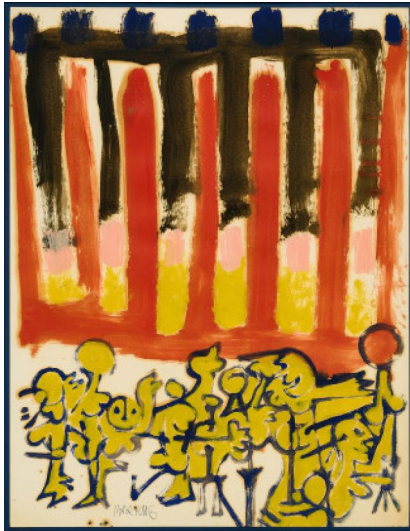

## Lot 16

**Auction** Tribute to the Rhineland | ONLINE ONLY

**Date** 18.01.2024, ca. 18:15

---

LÜPERTZ, MARKUS  
1941 Liberec/Bohemia

Title: Untitled.

Date: 1962.

Technique: Oil and watercolour on card.

Measurement: 65 x 50cm.

Notation: Signed lower left: MARKUS.

Frame/Pedestal: Framed (93 x 78cm).

Condition:

Grease stains due to the manufacturing process. Two bumpings with creases on the right edge in the centre and at the bottom. Occasional slight bumpings to the edges. Slightly wavy due to the manufacturing process. Verso mounted. Otherwise in very good condition. Not examined out of the frame.