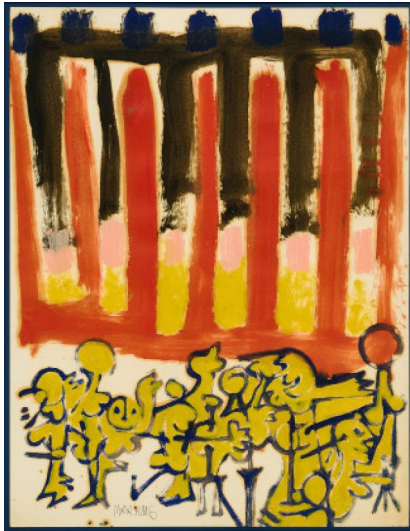

## Search 16

**Auction** Tribute to the Rhineland | ONLINE ONLY

**Date** 18.01.2024, ca. 18:15

---

LÜPERTZ, MARKUS  
1941 Liberec/Bohemia

Title: Untitled.

Date: 1962.

Technique: Oil and watercolour on card.

Measurement: 65 x 50cm.

Notation: Signed lower left: MARKUS.

Frame/Pedestal: Framed (93 x 78cm).

Condition:

Grease stains due to the manufacturing process. Two bumpings with creases on the right edge in the centre and at the bottom. Occasional slight bumpings to the edges. Slightly wavy due to the manufacturing process. Verso mounted. Otherwise in very good condition. Not examined out of the frame.