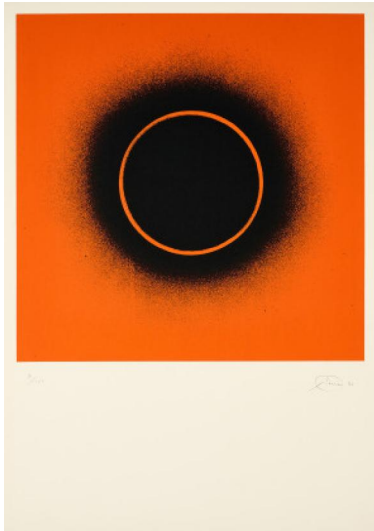

Lot 34

Auction Tribute to the Rhineland | ONLINE ONLY

Date 18.01.2024, ca. 18:33

PIENE, OTTO
1928 Laasphe/Westphalia - 2014 Berlin

Title: Telerot und Teleschwarz.

Date: 1970.

Technique: Colour silkscreen on thin card.

Depiction Size: 40 x 40cm.

Sheet Size: 61 x 43cm.

Notation: Signed, dated and numbered.

Publisher: Edition Lübke, Frankfurt (publisher).

Number: 7/100.

Condition:

Minimally discoloured. Occasional minimal bumpings to the edges. Verso minimally discoloured. Otherwise very good condition.