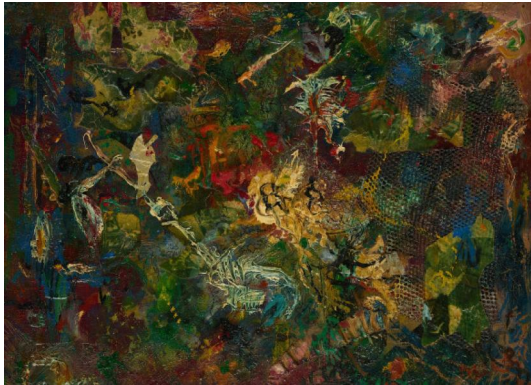

## Lot 62

**Auction** Tribute to the Rhineland | ONLINE ONLY

**Date** 14.03.2024, ca. 09:00

---

SCHULTZE, BERNARD  
1915 Schneidemühl - 2005 Cologne

Title: Composition.

Technique: Mixed media on chipboard.

Mounting: Mounted on chipboard.

Measurement: 32 x 43cm.

Notation: Inscribed by a hand other than that of the artist verso: Bernhardt [sic!] Schultze Frankfurt a main.

Condition:

Minimally stained surface. Work is slightly bent. Bumping to the lower chipboard on the right edge. One chip in the lower chipboard is slightly loose at the lower left corner. Verso traces of the creation process. Otherwise in good condition.