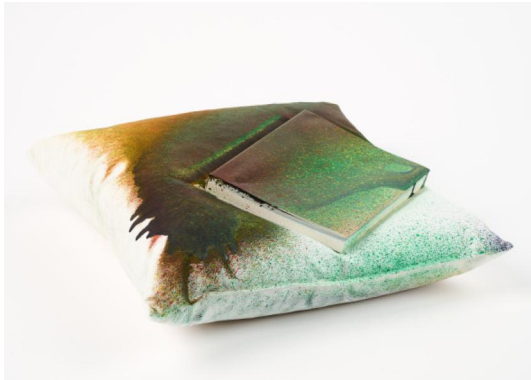

Lot 83

Auction Tribute to the Rhineland | ONLINE ONLY

Date 18.01.2024, ca. 19:28

GROSSE, KATHARINA
1961 FREIBURG

Title: I can't sleep, I can't eat.

Date: 2014.

Technique: Acrylic on pillow and exhibition catalogue.

Measurement: Ca. 12 x 38 x 38cm.

Publisher: Museum Kunstpalast, Düsseldorf/ Verlag der Buchhandlung Walther König, Cologne (publisher).

Condition:

The multiple is in very good condition.

In original box. This edition was created exclusively as part of the exhibition "Inside the Speaker" at the Museum Kunstpalast, Düsseldorf.