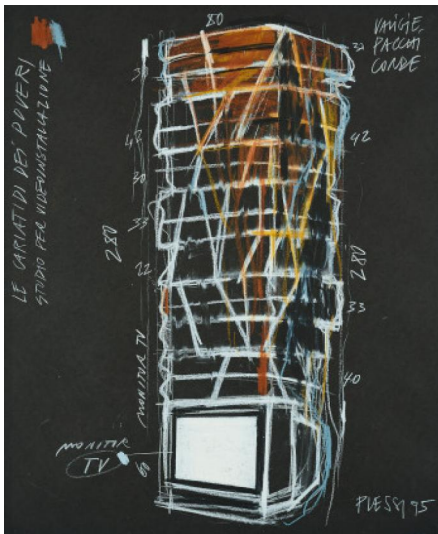

Lot 81

Auction Art of the 20th Century | ONLINE ONLY

Date 01.02.2024, ca. 19:21

PLESSI, FABRIZIO
1940 Reggio Emilia

Title: La cariatidi dei poveri.

Date: 1995.

Technique: Coloured chalk on black card.

Measurement: 60 x 49cm.

Notation: Signed and dated lower right: PLESSI 95. As well as inscribed along the left margin: LE CARIATIDI DEI POVERI.

Condition:

Sheet minimally wavy. Pin holes in the corners. Verso remains of an old mounting in the margins. Traces of the creation process. Otherwise the work is in very good condition.