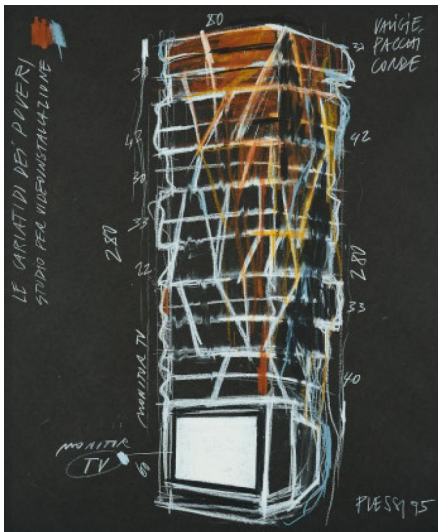

Search 81

Auction Art of the 20th Century | ONLINE ONLY

Date 01.02.2024, ca. 19:21

PLESSI, FABRIZIO
1940 Reggio Emilia

Title: La cariatidi dei poveri.

Date: 1995.

Technique: Coloured chalk on black card.

Measurement: 60 x 49cm.

Notation: Signed and dated lower right: PLESSI 95. As well as inscribed along the left margin: LE CARIATIDI DEI POVERI.

Condition:

Sheet minimally wavy. Pin holes in the corners. Verso remains of an old mounting in the margins. Traces of the creation process. Otherwise the work is in very good condition.