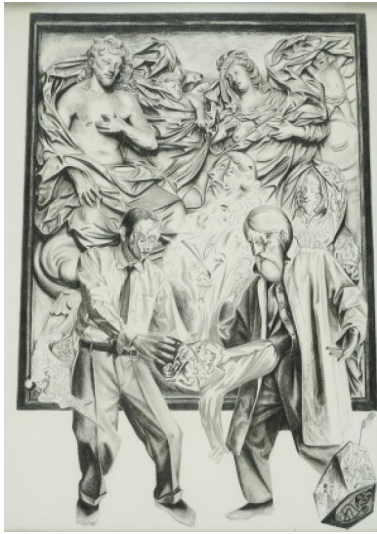

Lot 28

Auction New - Young - Emerging. Contemporary Art |
ONLINE ONLY

Date 15.02.2024, ca. 18:27

SCHOLL, DENNIS
1980 Hünfeld

Title: Epitaph.

Date: 2008.

Technique: Pencil on paper.

Measurement: 33,5 x 25cm.

Frame/Pedestal: Framed (33,5 x 25cm).

Condition:

the work is in very good condition. Verso mounted. Not examined out of the frame.

Provenance:

- Galerie Andreas Grimm, Munich (label)
- Private collection Berlin.