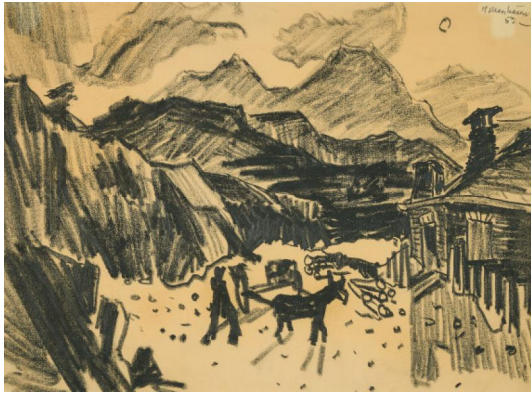

## Lot 25

**Auction** Modern Art | ONLINE ONLY

**Date** 02.03.2024, ca. 20:48

---

MOLLENHAUER, ERNST 1892 Tapiaw/East Prussia - 1963 Düsseldorf

Title: Berglandschaft mit Esel.

Date: 1952.

Technique: Coal and graphite on vellum.

Mounting: Matted.

Measurement: Mat window: 43,5 x 59cm.

Notation: Signed and dated upper right: Mollenhauer 52.

Frame/Pedestal: Framed (68 x 82,5cm).

Condition:

Minimally wavy. Occasional slight traces of handling. Slightly, irregularly and spottily discoloured. Firmly adhered to mat window. Otherwise in good condition. Not examined out of the frame.