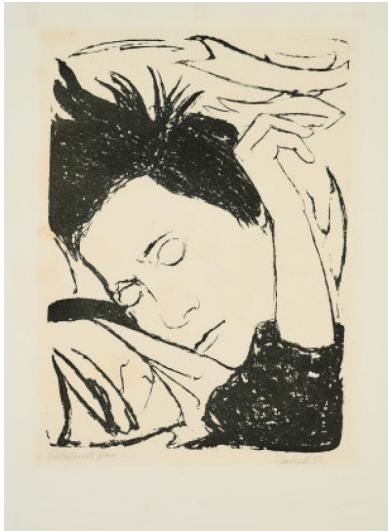

Search 80

Auction Modern Art | ONLINE ONLY

Date 29.02.2024, ca. 19:19

HECKEL, ERICH
1883 Döbeln - 1970 Radolfzell

Title: Schlafende Frau.
Date: 1952.
Technique: Lithograph on vellum.
Depiction Size: 36,5 x 26cm.
Sheet Size: 48 x 35cm.
Notation: Signed, dated and titled.

Condition:

In former mat window minimally discoloured. Occasional slight traces of handling. Irregular sheet edges. Verso remains of an old mounting as well as minimally discoloured in spots. Otherwise in good condition.