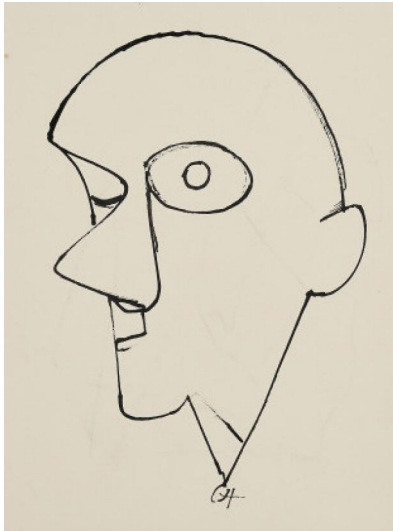

## Search 4

**Auction** Karl Hofer

**Date** 01.01.2030, ca. 18:00

---

HOFER, KARL  
1878 Karlsruhe - 1955 Berlin

Title: Monocle head (recto) / Geometric shapes (verso).

Date: around 1953 (?).

Technique: Ink drawing (recto) / pencil drawing (verso) on light cardboard.

Measurement: 40 x 30cm.

Notation: Monogrammed recto below the illustration: CH (ligated). Verso estate stamp of the artist with the no. N-Z 114. Numbered next to it: 144/88.

Condition: For a status report, please contact Mrs Janine Breidenbend at [j.breidenbend@van-ham.com](mailto:j.breidenbend@van-ham.com).