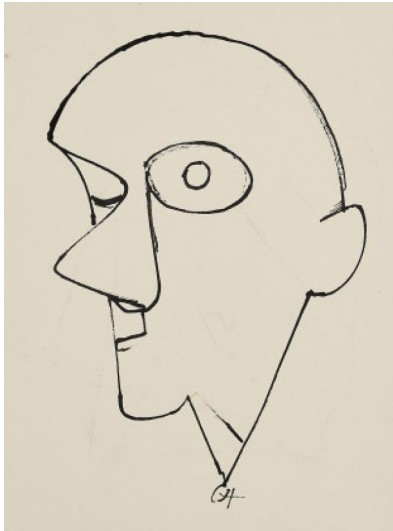

Lot 4

Auction Karl Hofer

Date 01.01.2030, ca. 18:00

HOFER, KARL
1878 Karlsruhe - 1955 Berlin

Title: Monocle head (recto) / Geometric shapes (verso).

Date: around 1953 (?).

Technique: Ink drawing (recto) / pencil drawing (verso) on light cardboard.

Measurement: 40 x 30cm.

Notation: Monogrammed recto below the illustration: CH (ligated). Verso estate stamp of the artist with the no. N-Z 114. Numbered next to it: 144/88.

Condition: For a status report, please contact Mrs Janine Breidenbend at j.breidenbend@van-ham.com.