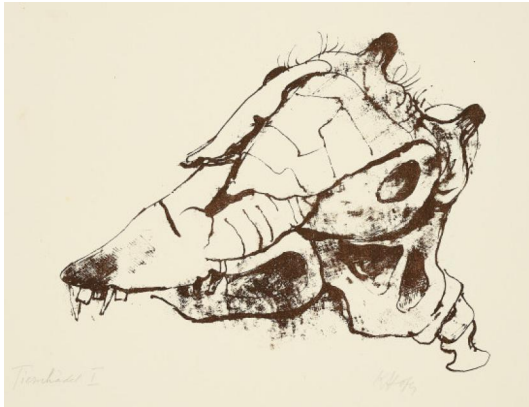

Lot 10

Auction Karl Hofer

Date 01.01.2030, ca. 18:01

HOFER, KARL
1878 Karlsruhe - 1955 Berlin

Title: Animal skull I.

Date: around 1948.

Technique: Lithograph on Handmade paper (RWS embossed).

Sheet Size: 31,5 x 41,5cm.

Notation: Signed KHofer. Titled Tierschädel I. Inscribed 15. Estate stamp verso with no. L164. Inscribed verso RA 141 243 26.

Condition: For a status report, please contact Mrs Janine Breidenbend at j.breidenbend@van-ham.com.