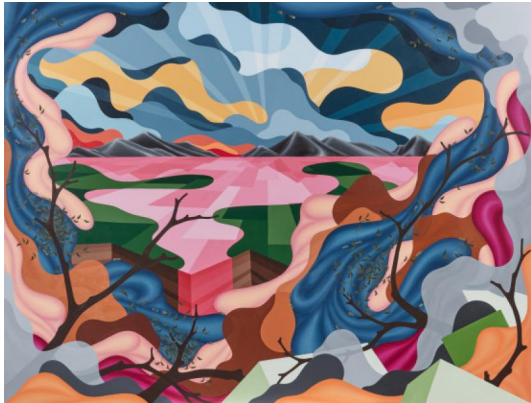

Search 123

Auction Dream Big | ONLINE ONLY

Date 14.06.2024, ca. 09:00

KATH, ESKE
1975 Hadersleben/Denmark

Title: Vertical Descend.
Date: 2004.
Technique: Acrylic on canvas.
Measurement: 190 x 250cm.

Condition:
Low canvas tension. Slight bleeding through of the stretcher at one corner. Otherwise in very good condition.