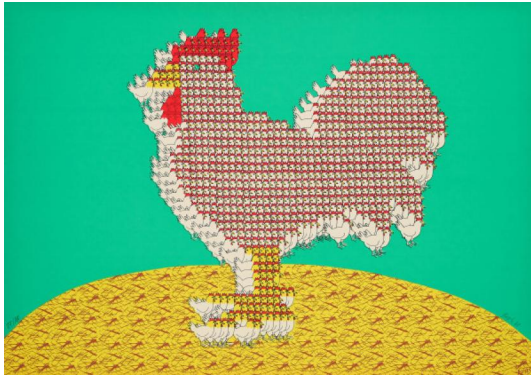

Search 24

Auction Prints and Multiples | ONLINE ONLY

Date 11.04.2024, ca. 18:23

BAYRLE, THOMAS
1937 Berlin

Title: Kikeriki.

Date: 1969.

Technique: Colour silkscreen on thin card.

Depiction Size: 42 x 60cm.