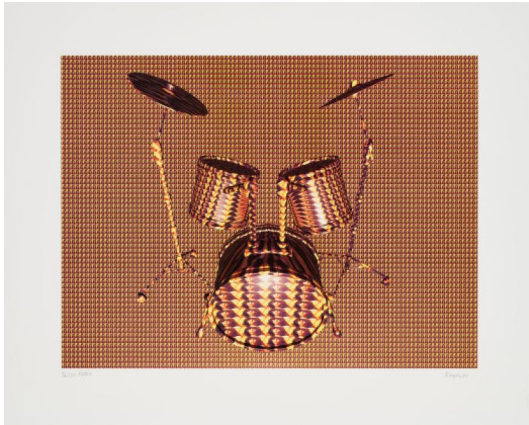

## Lot 27

**Auction** Prints and Multiples | ONLINE ONLY

**Date** 11.04.2024, ca. 18:44

---

BAYRLE, THOMAS  
1937 Berlin

Title: Patti S.

Date: 2000.

Technique: Colour offset on coated card.

Depiction Size: 24,5 x 32,5cm.

Sheet Size: 33,5 x 41,5cm.

Notation: Signed, dated, numbered and titled.

Number: 36/50.

Condition:

Small accretion lower right. One slight trace of handling in the left image half. Otherwise in very good condition.