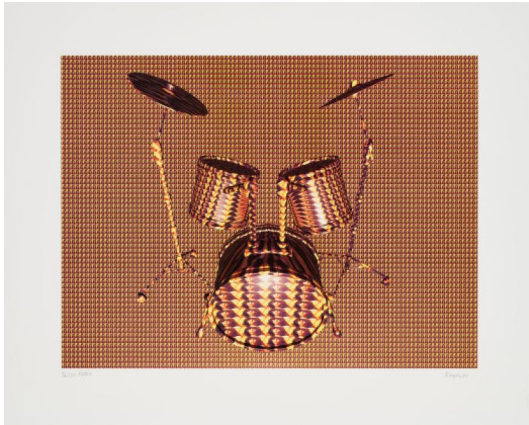

Lot 27

Auction Prints and Multiples | ONLINE ONLY

Date 11.04.2024, ca. 18:44

BAYRLE, THOMAS
1937 Berlin

Title: Patti S.

Date: 2000.

Technique: Colour offset on coated card.

Depiction Size: 24,5 x 32,5cm.

Sheet Size: 33,5 x 41,5cm.

Notation: Signed, dated, numbered and titled.

Number: 36/50.

Condition:

Small accretion lower right. One slight trace of handling in the left image half. Otherwise in very good condition.