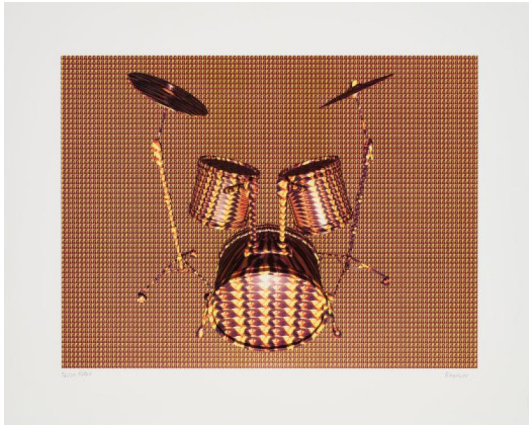

Search 27

Auction Prints and Multiples | **ONLINE ONLY**

Date 11.04.2024, ca. 18:44

BAYRLE, THOMAS
1937 Berlin

Title: Patti S.

Date: 2000.

Technique: Colour offset on coated card.

Depiction Size: 24,5 x 32,5cm.

Sheet Size: 33,5 x 41,5cm.

Notation: Signed, dated, numbered and titled.

Number: 36/50.

Condition:

Small accretion lower right. One slight trace of handling in the left image half. Otherwise in very good condition.