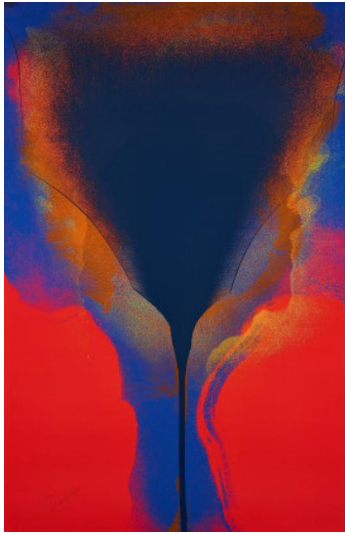

Search 35

Auction Prints and Multiples | ONLINE ONLY

Date 11.04.2024, ca. 18:34

PIENE, OTTO
1928 Laasphe/Westphalia - 2014 Berlin

Title: From: Schön Grün und Violett.

Date: 1972.

Technique: Colour silkscreen on thin card.