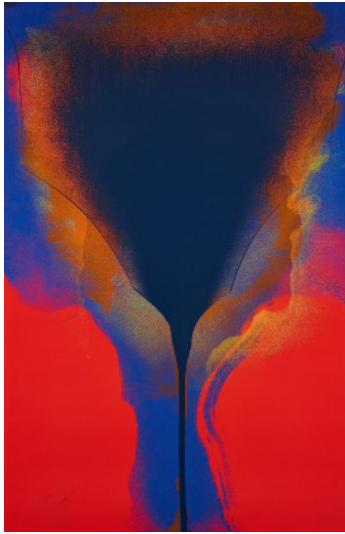

Lot 35

Auction Prints and Multiples | ONLINE ONLY

Date 11.04.2024, ca. 18:34

PIENE, OTTO
1928 Laasphe/Westphalia - 2014 Berlin

Title: From: Schön Grün und Violett.

Date: 1972.

Technique: Colour silkscreen on thin card.