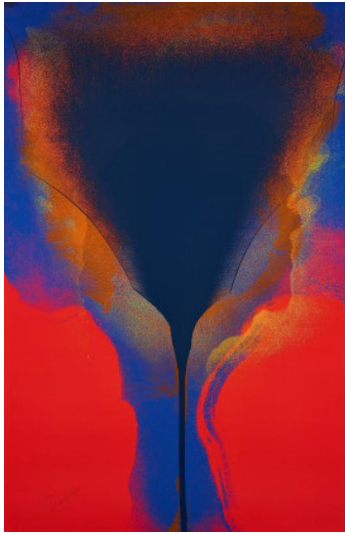

## Lot 35

**Auction** Prints and Multiples | ONLINE ONLY

**Date** 11.04.2024, ca. 18:34

---

PIENE, OTTO  
1928 Laasphe/Westphalia - 2014 Berlin

Title: From: Schön Grün und Violett.

Date: 1972.

Technique: Colour silkscreen on thin card.