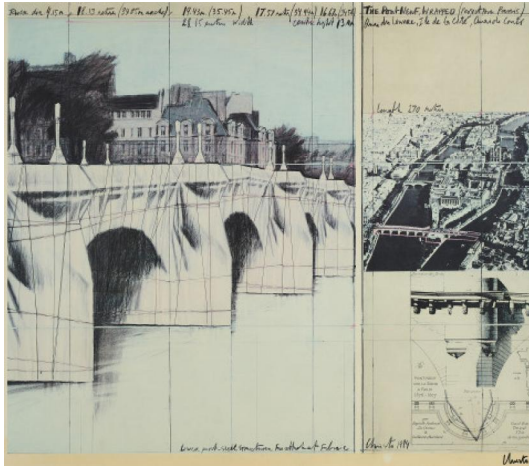

## Search 91

**Auction** Prints and Multiples | **ONLINE ONLY**

**Date** 11.04.2024, ca. 19:30

**CHRISTO**

1935 Gabrovo - 2020 New York

Title: Le Pont Neuf Empaqueté, Paris, 1975-85.

Technique: Colour offset on vellum.

Mounting: Matted.

Depiction Size: 60,5 x 70,5cm.

Sheet Size: Matt window: 62 x 71,5cm.

Notation: Signed.

Frame: Framed (80,5 x 89,5cm).

Condition:

On the lower end reinforced at the lower end with yellow paper rich in fibres and tears have probably been restored in the lower right area of the image. Repairs to a tear on the upper right margin. Sheet with matting and backing paper lined. Otherwise in good condition. Not examined out of the frame.