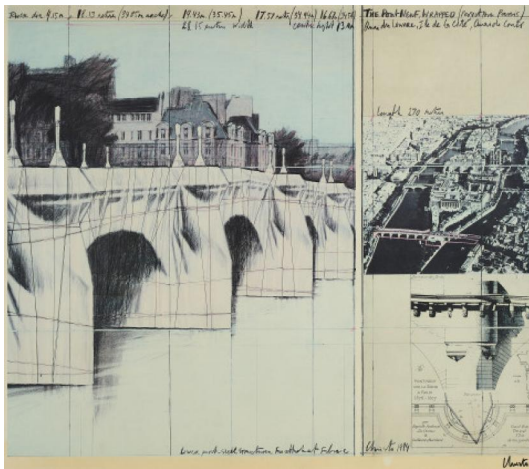

Lot 91

Auction Prints and Multiples | **ONLINE ONLY**

Date 11.04.2024, ca. 19:30

CHRISTO

1935 Gabrovo - 2020 New York

Title: Le Pont Neuf Empaqueté, Paris, 1975-85.

Technique: Colour offset on vellum.

Mounting: Matted.

Depiction Size: 60,5 x 70,5cm.

Sheet Size: Matt window: 62 x 71,5cm.

Notation: Signed.

Frame: Framed (80,5 x 89,5cm).

Condition:

On the lower end reinforced at the lower end with yellow paper rich in fibres and tears have probably been restored in the lower right area of the image. Repairs to a tear on the upper right margin. Sheet with matting and backing paper lined. Otherwise in good condition. Not examined out of the frame.