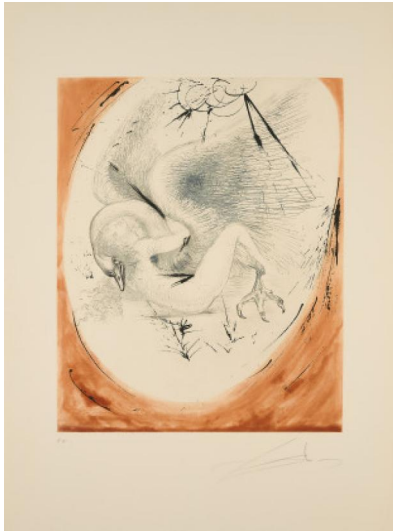

Search 114

Auction Prints and Multiples | **ONLINE ONLY**

Date 11.04.2024, ca. 19:56

DALÍ, SALVADOR
Figueras/Spain 1904 - 1989

Title: Leda mit dem Schwan (From: Mythologie).
Date: 1960-65.
Technique: Colour etching on Arches (watermark).
Depiction Size: 50,5 x 40,5cm.
Sheet Size: 76 x 56,5cm.
Notation: Inscribed.
Publisher: Pierre Argillet, Paris (publisher).
Number: e.a.

Condition:

Minimally discoloured. A minimal stain in the centre of the right margin. Verso minimally discoloured and remains of an old mounting. Otherwise in very good condition.

Outside the edition of 150 copies Arabic-numbered on Arches and 20 copies Roman-numbered on Japan.