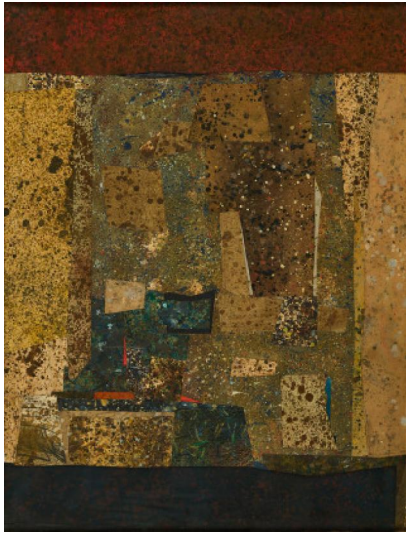

Search 85

Auction The Sense of Abstraction | ONLINE ONLY

Date 02.05.2024, ca. 19:24

PAPART, MAX
1911 Marseille - 1994 Paris

Title: "Amande bleue".

Date: 1960/1964.

Technique: Mixed media, collaged on canvas.

Measurement: 67 x 52cm.

Notation: Signed lower left: Max Papart. As well as inscribed, signed, dated and titled verso: 45c Cousin 31891 Max Papart Paris X/LX - XII-LXIV amande bleue.

Frame/Pedestal: Framed (70,5 x 55cm).