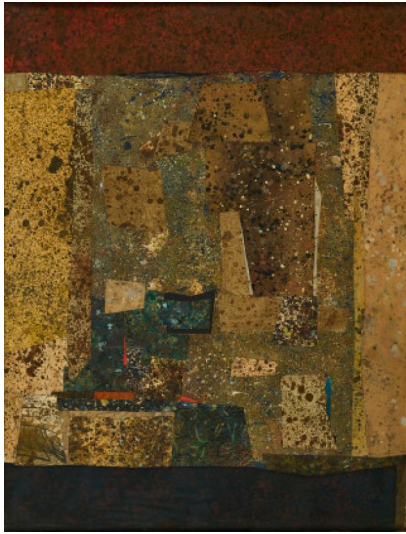

Lot 85

Auction The Sense of Abstraction | ONLINE ONLY

Date 02.05.2024, ca. 19:24

PAPART, MAX
1911 Marseille - 1994 Paris

Title: "Amande bleue".

Date: 1960/1964.

Technique: Mixed media, collaged on canvas.

Measurement: 67 x 52cm.

Notation: Signed lower left: Max Papart. As well as inscribed, signed, dated and titled verso: 45c Cousin 31891 Max Papart Paris X/LX - XII-LXIV amande bleue.

Frame/Pedestal: Framed (70,5 x 55cm).

Condition: