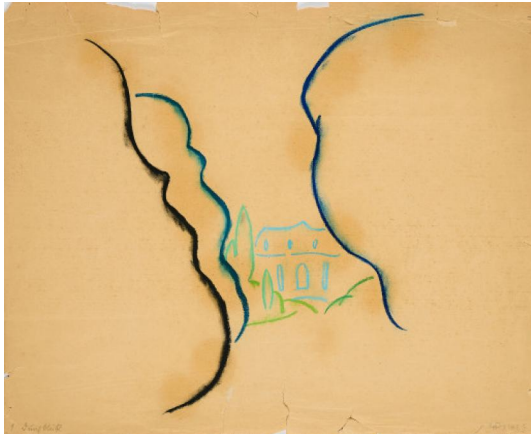

Search 48

Auction Modern Art | ONLINE ONLY

Date 13.05.2024, ca. 18:47

OPHEY, WALTER 1882 Eupen - 1930 Düsseldorf

Title: Benrather Schloß.

Technique: Coloured chalk on paper.

Measurement: 38,5 x 46,5cm.

Notation: Signed lower right: WOPHEY (ligated). Inscribed lower left: 1 Burgblick.

Condition:

Sheet discoloured and foxed. Paper losses and tears in the margin areas. Significant traces of handling and creases.

Provenance:

- Private collection North Rhine-Westphalia.

Estimate: 1.000 € - 1.500 €; Hammer: 1.100 €