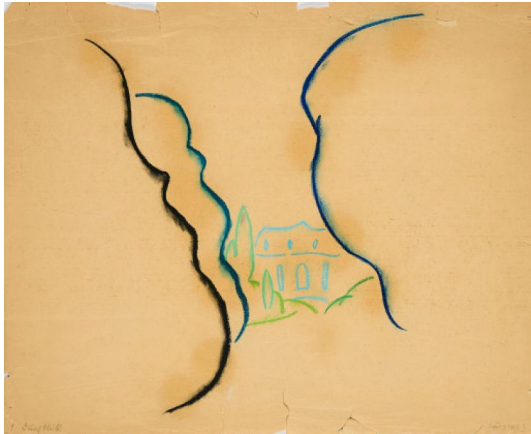

Lot 48

Auction Modern Art | ONLINE ONLY

Date 13.05.2024, ca. 18:47

OPHEY, WALTER 1882 Eupen - 1930 Düsseldorf

Title: Benrather Schloß.

Technique: Coloured chalk on paper.

Measurement: 38,5 x 46,5cm.

Notation: Signed lower right: WOPHEY (ligated). Inscribed lower left: 1 Burgblick.

Condition:

Sheet discoloured and foxed. Paper losses and tears in the margin areas. Significant traces of handling and creases.

Provenance:

- Private collection North Rhine-Westphalia.

Estimate: 1.000 € - 1.500 €; Hammer: 1.100 €