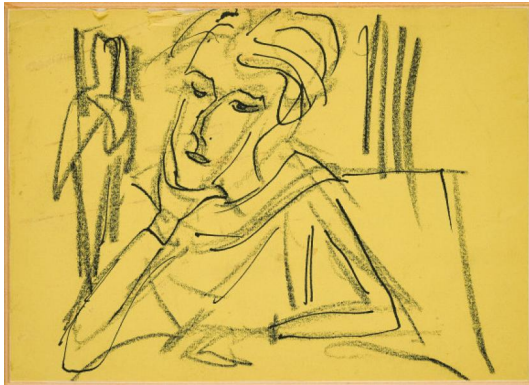

## Search 54

**Auction** Modern Art | ONLINE ONLY

**Date** 14.05.2024, ca. 19:27

---

KIRCHNER, ERNST LUDWIG 1880 Aschaffenburg - 1938 Frauenkirch/Davos

Title: Mann mit aufgestütztem Arm.

Technique: India ink and charcoal on yellow vellum.

Mounting: Mounted to card.

Measurement: 15 x 21 cm.

Condition:

Two slight bumpings to the upper edge on the left with small tears (each ca. 0.4cm). Occasional minimal creases and minimal rubbings. Verso mounted. Otherwise in good condition.