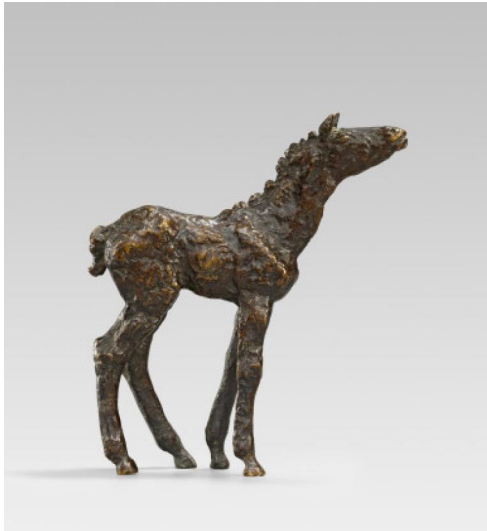

Search 108

Auction Modern, Post War & Contemporary, Evening Sale

Date 06.06.2024, ca. 10:36

Preview 31.05.2024 - 10:00:00 bis
02.06.2024 - 18:00:00

SINTENIS, RENÉE
1888 Glatz/Silesia - 1965 Berlin

Title: Stehendes Fohlen (Seele).
Date: 1932 (model).
Technique: Bronze, dark-brown-patinated.
Measurement: 14 x 13 x 3cm.
Notation: Monogrammed On the right hind leg: RS.

Sintenis called this sculpture "Seele" (soul) and the following one "Leib" (body) (see lot 109 "Liegendes Fohlen"). Both are a contrasting pairing.

The work is provided with a brief expert opinion by Dr. Ursel Berger dated 02.05.2024.

Provenance:
- Private collection South Germany

Literature:
- Berger, Ursel/Ladwig, Günter (ed.): Renée Sintenis. Das plastische Werk, Berlin 2013, cat. rais. no. 131, ill.
- Buhlmann, Britta E.: Renée Sintenis, Werkmonographie der Skulpturen, Darmstadt 1978, cat. rais. no. 144
- Kiel, Hanna: Renée Sintenis, Berlin 1935, p. 74
- Kiel, Hanna: Renée Sintenis, Berlin 1956, p. 52.

Estimate: 6.000 € - 8.000 €; Hammer: 8.500 €