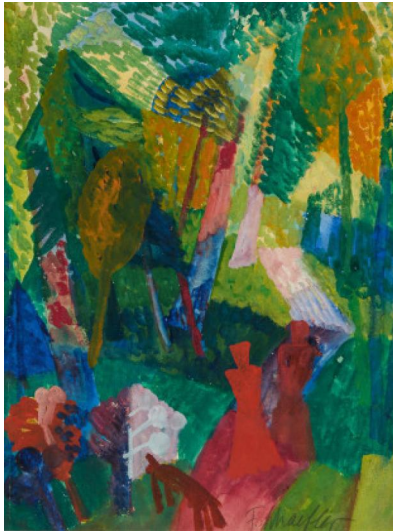

## Lot 167

**Auction** Modern, Post War & Contemporary, Evening Sale

**Date** 06.06.2024, ca. 11:20

**Preview** 31.05.2024 - 10:00:00 bis  
02.06.2024 - 18:00:00

---

SCHAEFLER, FRITZ  
1888 Eschau - 1954 Cologne

Title: Spaziergänger im Wald / Wasserspiegel.  
Technique: Watercolour on paper.  
Measurement: Recto: 40 x 30cm; Verso: 30 x 40 (verso)cm.  
Notation: Each signed lower right: F. Schaeffler.  
Frame: Framed. Not examined out of the frame.

- Compositional peculiarity through the dissolution of surfaces  
- Exemplary watercolour for the interest of colour theories  
- In private ownership since the

VAN HAM Art Estate has represented the artistic estate of Fritz Schaeffler since 2023: [www.fritz-schaeffler.org](http://www.fritz-schaeffler.org)