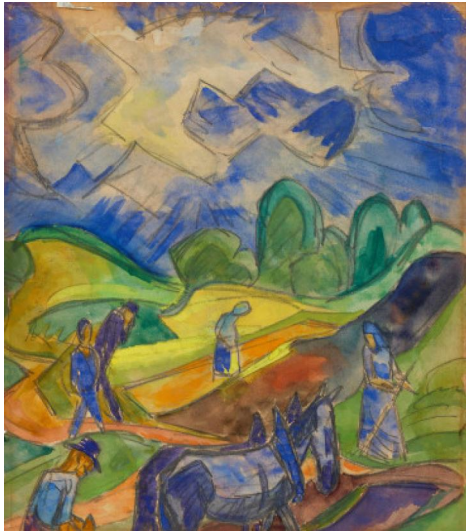

## Lot 169

**Auction** Modern, Post War & Contemporary, Evening Sale

**Date** 06.06.2024, ca. 11:21

**Preview** 31.05.2024 - 10:00:00 bis  
02.06.2024 - 18:00:00

---

SCHAEFLER, FRITZ  
1888 Eschau - 1954 Cologne

Title: Bauern bei der Ernte.

Date: Ca. 1920.

Technique: Watercolour and pencil on paper.

Measurement: 47.5 x 41.5cm.

Frame/Pedestal: Framed.

On the verso is a portrait of the artist (pastel) which was probably created in the 1940s.