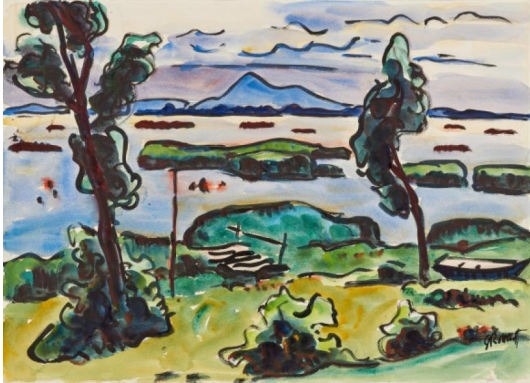

Lot 170

Auction Modern, Post War & Contemporary, Evening Sale

Date 06.06.2024, ca. 11:22

Preview 31.05.2024 - 10:00:00 bis
02.06.2024 - 18:00:00

SCHMIDT-ROTTLUFF, KARL
1884 Rottluff - 1976 Berlin

Title: "Gewitterschwüle am Haff".

Date: 1938.

Technique: Watercolour on PMFabriano (watermark).

Measurement: 50 x 69cm.

Notation: Signed lower right: SRottluff. Titled verso lower right: -Gewitterschwüle am Hatt-.

Frame/Pedestal: Framed.

The work is documented in the archive of the Karl and Emy Schmidt-Rottluff Foundation at the Brücke-Museum Berlin.