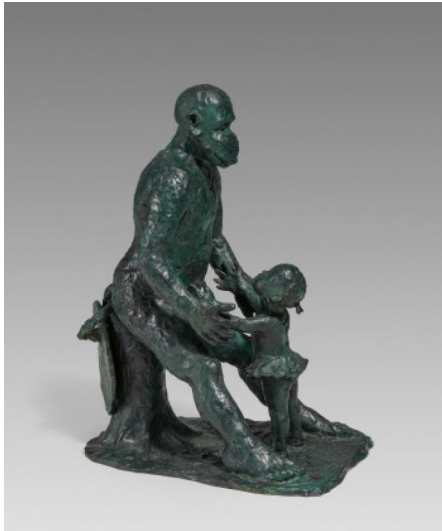

## Search 594

**Auction** Modern, Post War & Contemporary, Evening Sale

**Date** 06.06.2024, ca. 16:49

**Preview** 31.05.2024 - 10:00:00 bis  
02.06.2024 - 18:00:00

---

IMMENDORFF, JÖRG  
1945 Bleckede/Elbe - 2007 Duesseldorf

Title: Malerstamm Oda.

Technique: Bronze, black-green-patinated.

Measurement: 87 x 50 x 63cm.

Notation: Signed and numbered on the right back of the plinth: Immendorff (stamp signature) 2/6.

Foundry Mark: Beside it foundry mark SCHMÄKE DÜSSELDORF.

Number: 2/6.

Provenance:

- Private collection

Estimate: 30.000 € - 40.000 €, Hammer: 28.500 €

---