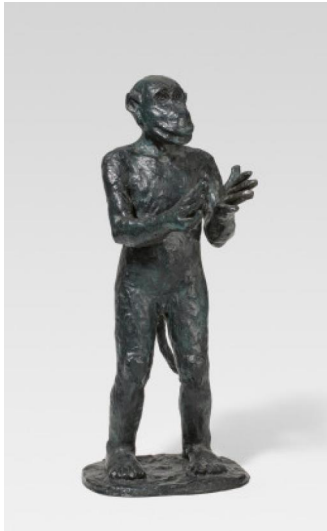

Lot 594A

Auction Modern, Post War & Contemporary, Evening Sale

Date 06.06.2024, ca. 16:50

Preview 31.05.2024 - 10:00:00 bis
02.06.2024 - 18:00:00

IMMENDORFF, JÖRG
1945 Bleckede/Elbe - 2007 Duesseldorf

Title: Affe mit klatschenden Händen.

Technique: Bronze, black-green-patinated.

Measurement: 84,5 x 36 x 30cm.

Notation: Signed and inscribed verso on the plinth: Immendorff (stamp signature) E.A. II.

Foundry Mark: Beside it foundry mark SCHMÄKE DÜSSELDORF.