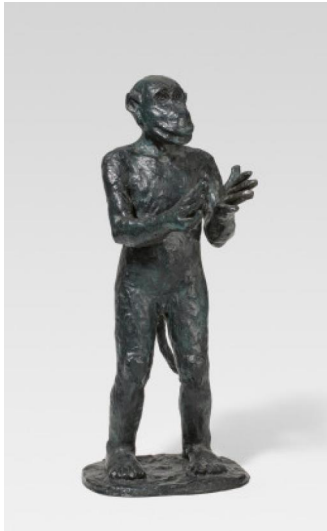

## Search 594A

**Auction** Modern, Post War & Contemporary, Evening Sale

**Date** 06.06.2024, ca. 16:50

**Preview** 31.05.2024 - 10:00:00 bis  
02.06.2024 - 18:00:00

---

IMMENDORFF, JÖRG  
1945 Bleckede/Elbe - 2007 Duesseldorf

Title: Affe mit klatschenden Händen.

Technique: Bronze, black-green-patinated.

Measurement: 84,5 x 36 x 30cm.

Notation: Signed and inscribed verso on the plinth: Immendorff (stamp signature) E.A. II.

Foundry Mark: Beside it foundry mark SCHMÄKE DÜSSELDORF.