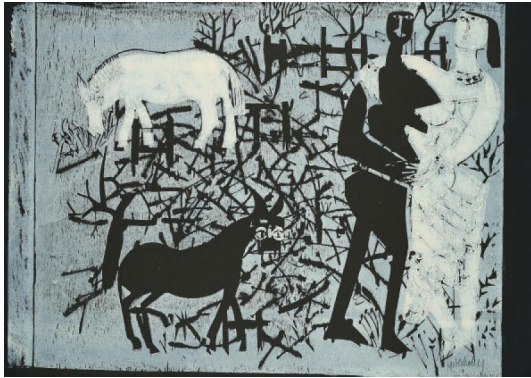

Search 71

Auction Made in Germany | ONLINE ONLY

Date 03.06.2024, ca. 19:10

GRIESHABER, HAP
1909 Rot an der Rot - 1981 Reutlingen

Title: Winterlandschaft.

Date: 1965.

Technique: Colour woodcut on black half cardboard.

Depiction Size: 50 x 66cm.

Sheet Size: 50 x 70,5cm.

Notation: Signed and numbered.

Publisher: Galerie Maercklin (publisher).

Number: 53/100.

Condition:

Minimal traces of handling. Remains of an old mounting on verso. Otherwise in very good condition.