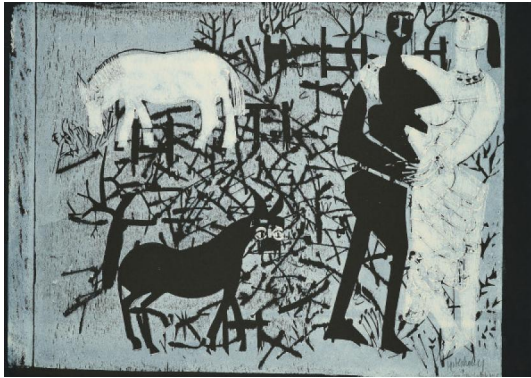

Lot 71

Auction Made in Germany | ONLINE ONLY

Date 03.06.2024, ca. 19:10

GRIESHABER, HAP
1909 Rot an der Rot - 1981 Reutlingen

Title: Winterlandschaft.

Date: 1965.

Technique: Colour woodcut on black half cardboard.

Depiction Size: 50 x 66cm.

Sheet Size: 50 x 70,5cm.

Notation: Signed and numbered.

Publisher: Galerie Maercklin (publisher).

Number: 53/100.

Condition:

Minimal traces of handling. Remains of an old mounting on verso. Otherwise in very good condition.