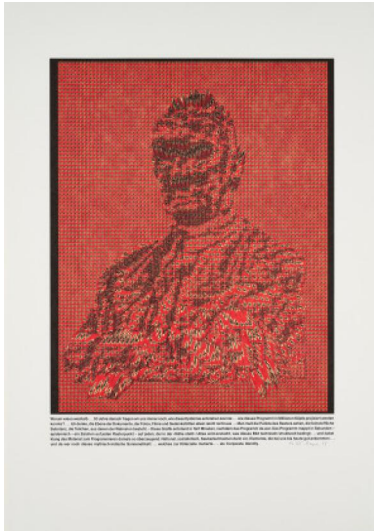

Search 124

Auction Made in Germany | ONLINE ONLY

Date 03.06.2024, ca. 20:18

BAYRLE, THOMAS
1937 Berlin

Title: Corporate Identity.

Date: 1995.

Technique: Colour offset on thin card.

Depiction Size: 61,5 x 54cm.

Sheet Size: 84 x 59,5cm.

Notation: Signed, dated and numbered.

Number: 16/35.

Condition:

Two slight creases. Occasional minimal traces of handling. Otherwise in very good condition.

Estimate: 400 € - 600 €; Hammer: 750 €