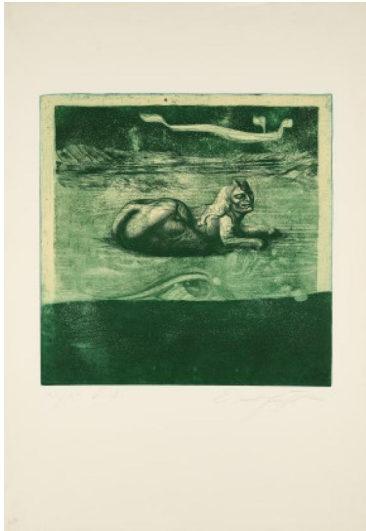

Search 69

Auction Prints & Editions | ONLINE ONLY

Date 20.06.2024, ca. 19:08

FUCHS, ERNST
Vienna 1930 - 2015

Title: Sphinx der Wüste Sinear.

Date: 1970.

Technique: Colour etching on BFK RIVES (watermark).

Depiction Size: 49,5 x 50cm.

Sheet Size: 91 x 63cm.

Notation: Signed and numbered.

Number: XI/XX E.A.

Condition:

Minimally discoloured in the margin. Occasional minimal stainings and slight traces of handling. Slight bumping to the upper edge. Occasional minimal bumpings to the edges. Verso remains of an old mounting as well as minimal stainings and minimally discoloured. Otherwise in good condition.