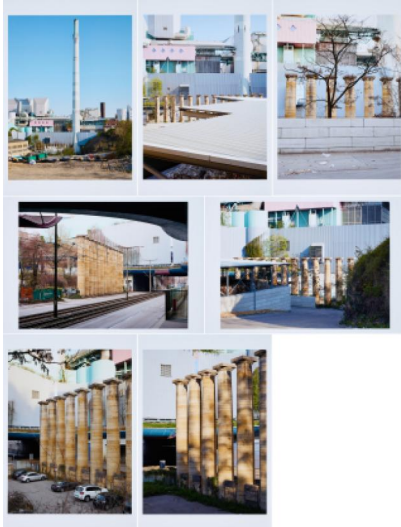

Lot 11

Auction Photography | **ONLINE ONLY**

Date 02.07.2024, ca. 11:24

KELM, ANNETTE
1975 Stuttgart

Title: Travertinsäulen Recyclingpark Neckartal.
Date: 2021.
Technique: Portfolio with 7 inkjet prints. In the original portfolio.
Depiction Size: Each: 48,5 x 33cm resp. 33cm x 48,5cm.
Sheet Size: 41 x 30,5cm resp. 30,5 x 41cm.
Notation: Signed (verso on label).
Publisher: Griffelkunst-Vereinigung Hamburg e.V. (publisher).

Condition:
Sheets and portfolio in very good condition.

Listed on the publisher's official website under the numbers 384 C1-C7.

Estimate: 600 € - 800 €; Hammer: 500 €