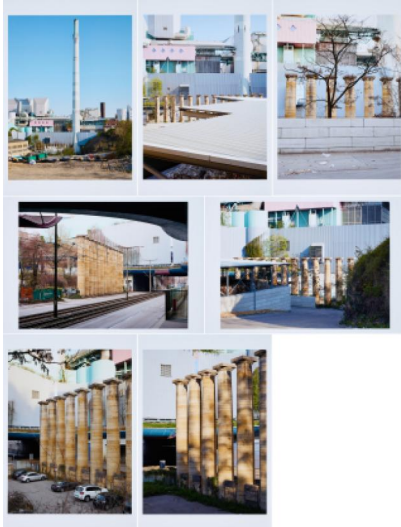

Search 11

Auction Photography | **ONLINE ONLY**

Date 02.07.2024, ca. 11:24

KELM, ANNETTE
1975 Stuttgart

Title: Travertinsäulen Recyclingpark Neckartal.
Date: 2021.
Technique: Portfolio with 7 inkjet prints. In the original portfolio.
Depiction Size: Each: 48,5 x 33cm resp. 33cm x 48,5cm.
Sheet Size: 41 x 30,5cm resp. 30,5 x 41cm.
Notation: Signed (verso on label).
Publisher: Griffelkunst-Vereinigung Hamburg e.V. (publisher).

Condition:
Sheets and portfolio in very good condition.

Listed on the publisher's official website under the numbers 384 C1-C7.

Estimate: 600 € - 800 €; Hammer: 500 €