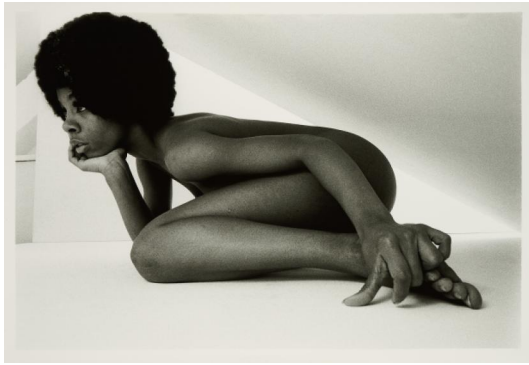

Lot 52

Auction Photography | ONLINE ONLY

Date 26.08.2024, ca. 09:00

MCBRIDE, WILL
1931 St.Louis/Missouri - 2015 Berlin

Title: Donna.
Date: 1969/2016.
Technique: Gelatin silver print on Baryt paper.
Depiction Size: 49 x 74cm.
Sheet Size: 53,5 x 78cm.
Notation: Numbered (verso on estate stamp).
Number: 3/25.

Condition:
Minimal traces of handling. Occasional minimal scratches to the surface. Minimal staining to verso. Otherwise very good condition.

With the artist's estate stamp on the verso. The photograph is from 1969, the print from 2016.