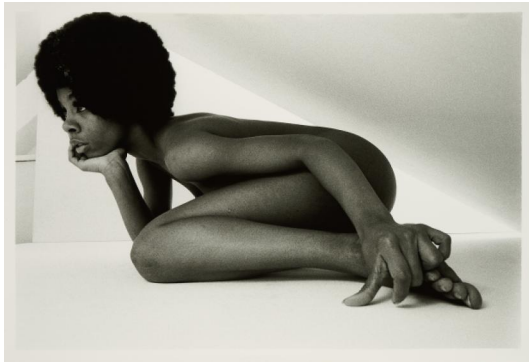

Search 52

Auction Photography | ONLINE ONLY

Date 26.08.2024, ca. 09:00

MCBRIDE, WILL
1931 St.Louis/Missouri - 2015 Berlin

Title: Donna.
Date: 1969/2016.
Technique: Gelatin silver print on Baryt paper.
Depiction Size: 49 x 74cm.
Sheet Size: 53,5 x 78cm.
Notation: Numbered (verso on estate stamp).
Number: 3/25.

Condition:
Minimal traces of handling. Occasional minimal scratches to the surface. Minimal staining to verso. Otherwise very good condition.

With the artist's estate stamp on the verso. The photograph is from 1969, the print from 2016.