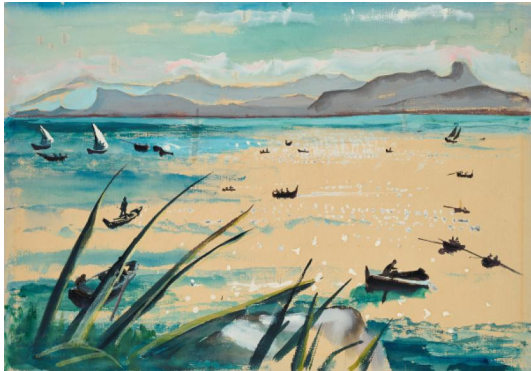

Search 29

Auction Modern Art | ONLINE ONLY

Date 05.09.2024, ca. 18:28

BEREND-CORINTH, CHARLOTTE1880 Berlin - 1967 New York

Title: "Palermo".

Date: Ca. 1960.

Technique: Gouache on vellum.

Mounting: Mounted on thin card.

Measurement: 35,5 x 50cm.

Notation: Signed and titled lower left: Charlotte Berend Palermo.

Condition:

Sheet minimally discoloured under former mat window. Occasional remains of an old mounting to the sheet edges. Three pinhead-sized holes at the upper right edge of the sheet. Small tear in the uppermost paper layer at the lower right sheet edge. Otherwise in very good condition.

Provenance:

- Private collection England.

Estimate: 400 € - 600 €; Hammer: 1.200 €