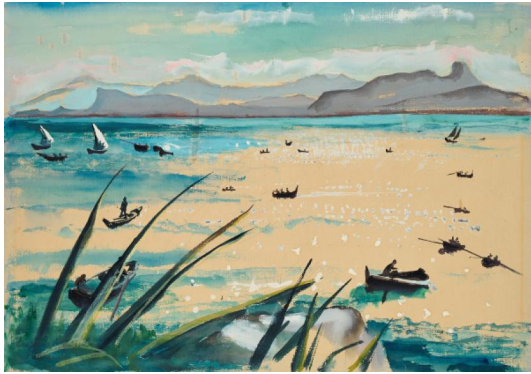

Lot 29

Auction Modern Art | ONLINE ONLY

Date 05.09.2024, ca. 18:28

BEREND-CORINTH, CHARLOTTE 1880 Berlin - 1967 New York

Title: "Palermo".

Date: Ca. 1960.

Technique: Gouache on vellum.

Mounting: Mounted on thin card.

Measurement: 35,5 x 50cm.

Notation: Signed and titled lower left: Charlotte Berend Palermo.

Condition:

Sheet minimally discoloured under former mat window. Occasional remains of an old mounting to the sheet edges. Three pinhead-sized holes at the upper right edge of the sheet. Small tear in the uppermost paper layer at the lower right sheet edge. Otherwise in very good condition.

Provenance:

- Private collection England.

Estimate: 400 € - 600 €; Hammer: 1.200 €