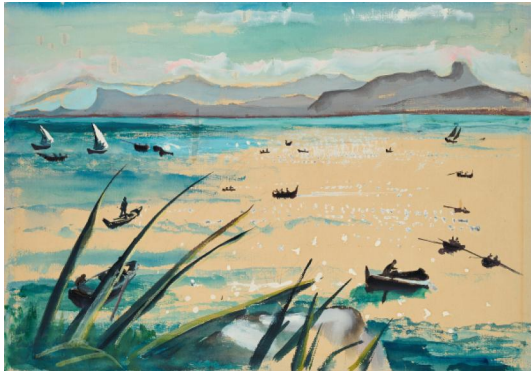

## Lot 29

**Auction** Modern Art | ONLINE ONLY

**Date** 05.09.2024, ca. 18:28

---

BEREND-CORINTH, CHARLOTTE 1880 Berlin - 1967 New York

Title: "Palermo".

Date: Ca. 1960.

Technique: Gouache on vellum.

Mounting: Mounted on thin card.

Measurement: 35,5 x 50cm.

Notation: Signed and titled lower left: Charlotte Berend Palermo.

### Condition:

Sheet minimally discoloured under former mat window. Occasional remains of an old mounting to the sheet edges. Three pinhead-sized holes at the upper right edge of the sheet. Small tear in the uppermost paper layer at the lower right sheet edge. Otherwise in very good condition.

### Provenance:

- Private collection England.

Estimate: 400 € - 600 €; Hammer: 1.200 €