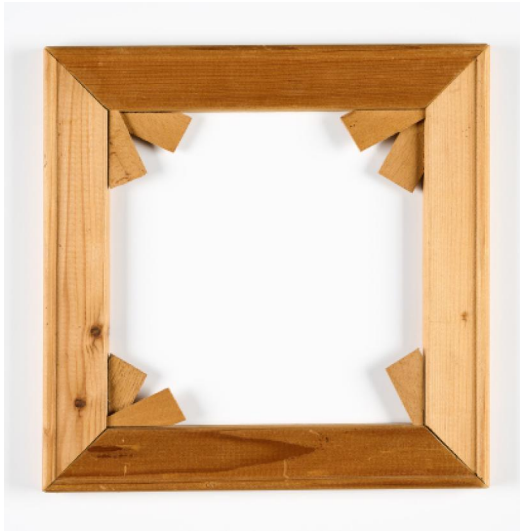

Lot 1

Auction German Post War | ONLINE ONLY

Date 12.09.2024, ca. 18:00

KNOEBEL, IMI
1940 DESSAU

Title: Keilrahmen.
Date: 1968/1989.
Technique: Wood.
Measurement: 30 x 30 x 2cm.
Notation: Signed, dated and numbered (verso).
Number: 845/1000.

Condition:
Occasional small brown stains (probably fly excrement). Occasional slight scratches. Occasional slight scratches verso.
Otherwise in very good condition.

Literature:
- Buchholz, Daniel/Magnani, Gregorio (ed.): International Index of MULTIPLES from Duchamp to the present, Cologne 1993, p. 111.