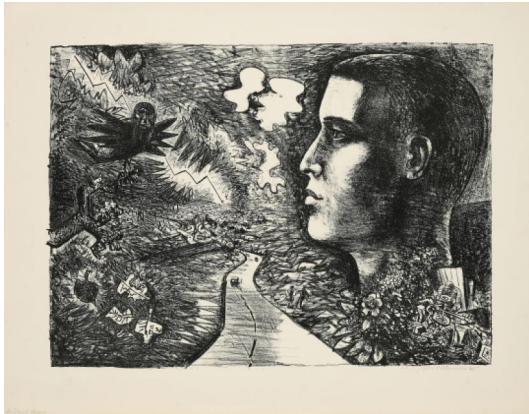

Search 115

Auction German Post War | ONLINE ONLY

Date 12.09.2024, ca. 19:54

MATTHEUER, WOLFGANG
1927 Reichenbach/Vogtland - 2004 Leipzig

Title: Deutsche Szene.
Date: 1968.
Technique: Lithograph on thin card.
Depiction Size: 39,5 x 54cm.
Sheet Size: 50,5 x 65cm.
Notation: Signed, dated and titled.

Condition:
Minimally discoloured. Occasional minimal bumpings to the edges. Occasional minimal staining to the edges. Minimally wavy due to the manufacturing process. Slight crease in the upper right corner. Verso minimally discoloured and slightly stained. Otherwise in good condition.