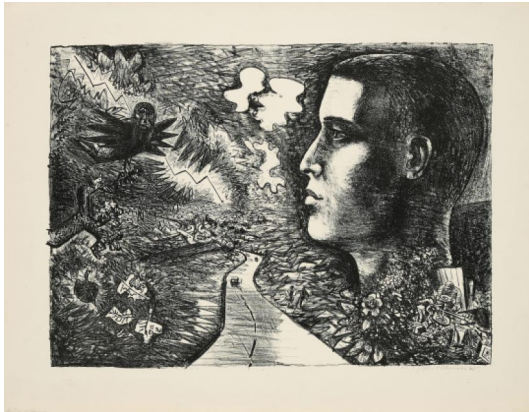

Lot 115

Auction German Post War | ONLINE ONLY

Date 08.11.2024, ca. 09:00

MATTHEUER, WOLFGANG
1927 Reichenbach/Vogtland - 2004 Leipzig

Title: Deutsche Szene.

Date: 1968.

Technique: Lithograph on thin card.

Depiction Size: 39,5 x 54cm.

Sheet Size: 50,5 x 65cm.

Notation: Signed, dated and titled.

Condition:

Minimally discoloured. Occasional minimal bumpings to the edges. Occasional minimal staining to the edges. Minimally wavy due to the manufacturing process. Slight crease in the upper right corner. Verso minimally discoloured and slightly stained. Otherwise in good condition.