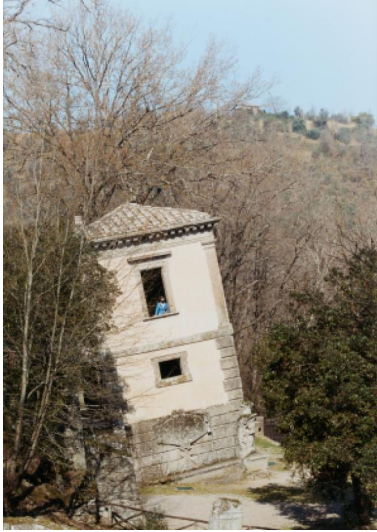

Lot 147

Auction The Kasper König Collection - His Private Choice

Date 02.10.2024, ca. 15:05

Preview 27.09.2024 - 10:00:00 bis
30.09.2024 - 18:00:00

KELM, ANNETTE
1975 Stuttgart

Title: Your House is My Castle.

Date: 2005.

Technique: C-print.

Depiction Size: 36 x 25,5cm.

Sheet Size: 38,5 x 28,5cm.

Number: 2/5 + 2 AP.

Frame: Framed.

Provenance:

- Marc Foxx Gallery, Los Angeles (label verso)
- Galerie Johann König, Berlin (label verso)
- Kasper König Collection, Berlin

Exhibitions:

- Gallery Thomas Fischer, Berlin 2018

- Kelm always seeks out special locations for her photographs, such as the purposely crooked house in this work
- The twisted peculiarity of this place is emphasised by the presumably female person in the window, who is obviously wearing a false beard

Estimate: 1.000 € - 1.500 €; Hammer: 4.300 €