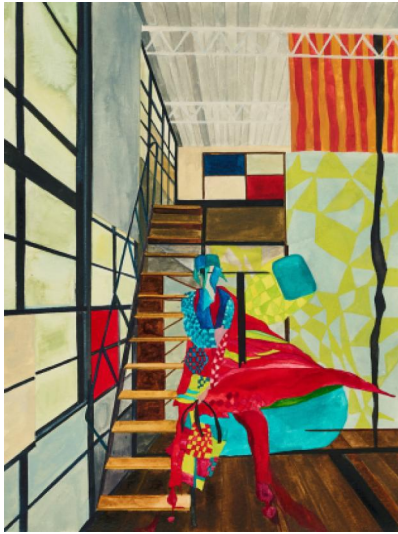

Lot 47

Auction Contemporary Curated | ONLINE ONLY

Date 19.09.2024, ca. 18:46

MELSHEIMER, ISA
1968 Neuss

Title: Gouache Nr. 216.

Date: 2008.

Technique: Gouache on vellum.

Measurement: 32 x 24cm.

Notation: Signed verso on label: I. Melsheimer.

Frame/Pedestal: Framed (37 x 29cm).

Condition:

Minimally wavy due to the manufacturing process. Mounted on verso. Otherwise in very good condition. Not examined out of frame.