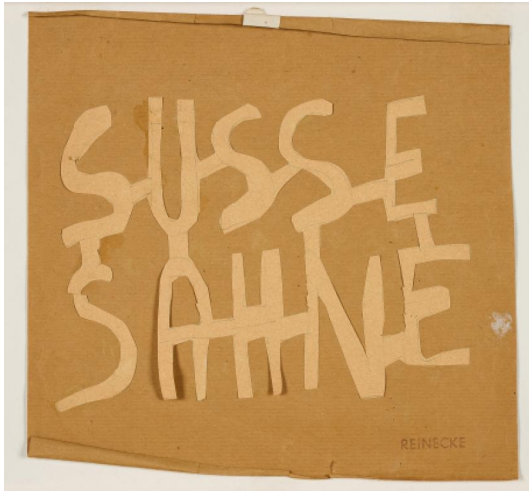

## Lot 90

**Auction** The Kasper König Collection - Part II | ONLINE ONLY

**Date** 10.10.2024, ca. 19:29

**Preview** 27.09.2024 - 02:00:00 bis  
30.09.2024 - 02:00:00

---

REINECKE, CHRIS  
1936 Potsdam

Title: Süsse Sahne.

Date: Early 1970s.

Technique: Ball pen on brown vellum, collaged on packing paper.

Measurement: 24 x 25cm.

Notation: Artist's stamp lower right: REiNECKE.

Frame/Pedestal: Framed (27 x 35,5cm).

Condition:

Slightly discoloured. Creases, tears, traces of handling and curved edges inherent to the work (?). Traces of the creation process. Pinhole top centre, here reinforced with plaster. Mounted on verso. Otherwise in good condition. Not examined out of the frame.

Provenance:

- Kasper König Collection, Berlin (directly from the artist).

Estimate: 200 € - 300 €; Hammer: 350 €