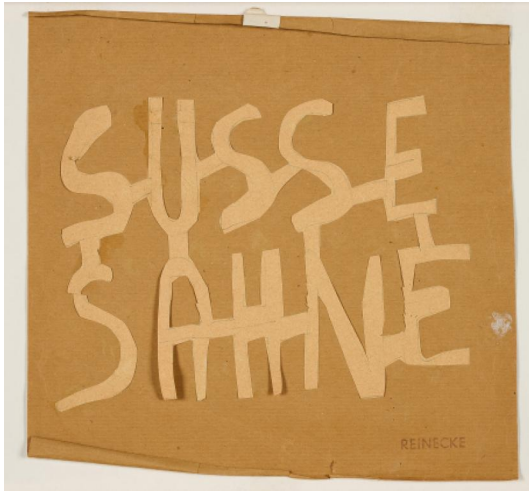

Search 90

Auction The Kasper König Collection - Part II | ONLINE ONLY

Date 10.10.2024, ca. 19:29

Preview 27.09.2024 - 02:00:00 bis
30.09.2024 - 02:00:00

REINECKE, CHRIS
1936 Potsdam

Title: Süsse Sahne.

Date: Early 1970s.

Technique: Ball pen on brown vellum, collaged on packing paper.

Measurement: 24 x 25cm.

Notation: Artist's stamp lower right: REiNECKE.

Frame/Pedestal: Framed (27 x 35,5cm).

Condition:

Slightly discoloured. Creases, tears, traces of handling and curved edges inherent to the work (?). Traces of the creation process. Pinhole top centre, here reinforced with plaster. Mounted on verso. Otherwise in good condition. Not examined out of the frame.