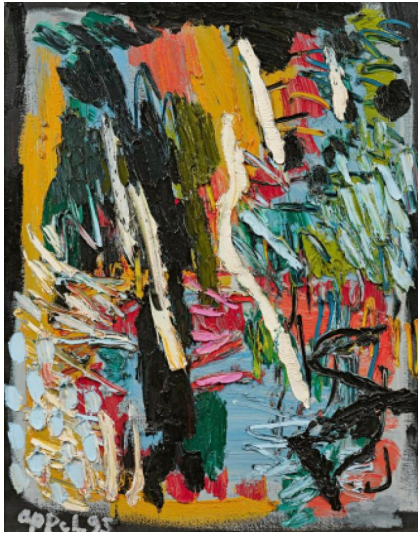

Lot 593

Auction Modern, Post War & Contemporary, Evening Sale

Date 28.11.2024, ca. 16:23

Preview 22.11.2024 - 10:00:00 bis
25.11.2024 - 18:00:00

APPEL, KAREL
1921 Amsterdam - 2006 Zurich

Title: Along the line of the steepest slope.

Date: 1995.

Technique: Oil on canvas.

Measurement: 100 x 81 cm.

Notation: Signed and dated lower left: appel 95.

Frame/Pedestal: Craftman's frame.

Enclosed with this work is a certificate by the Karel Appel Foundation, Amsterdam, dated 25th May 2005.

Provenance:

- Galleria Arte 92, Milan (label)
- Dorotheum, Vienna, Sale 138, 27th November 2019, lot 382
- Private collection South Germany

- Characteristic impasto work in Appel's rough style of painting
- Appealing colour composition in the abstract expressionist pictorial tradition
- Lively sujet with natural scientific background