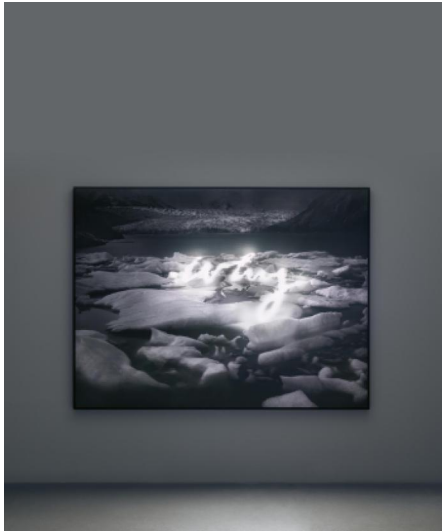

Lot 670

Auction Modern, Post War & Contemporary, Evening Sale

Date 27.11.2024, ca. 17:20

Preview 22.11.2024 - 10:00:00 bis
25.11.2024 - 18:00:00

JETELOVÁ, MAGDALENA
1946 Semil/Czech Republic

Title: "Why". From: Fire Ring - Essential is visible (Patagonia/Chile 2018).

Date: 2017.

Technique: Mixed media (light box, wired for electricity).

Measurement: 150 x 200 x 10cm.

Number: 1/2.

A certificate of authenticity signed by the artist is available for the work. The work is listed on the artist's official website (www.jetelova.de).