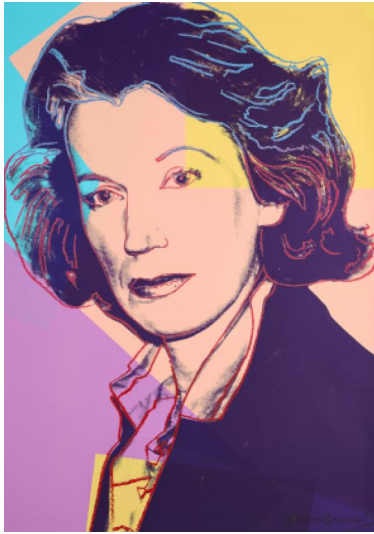

Lot 4

Auction Art after 45 | ONLINE ONLY

Date 21.11.2024, ca. 18:03

WARHOL, ANDY
1928 Pittsburgh, PA/USA - 1987 New York

Title: Mildred Scheel.
Date: 1980.
Technique: Colour silkscreen with diamond dust on laid card.
Depiction Size: 77,5 x 54,5cm.
Notation: . Signed (Warhol) and numbered.
Publisher: Deutsche Krebshilfe e.V., Cologne (publisher).
Number: 376/1000.

Condition:
Verso slight and unevenly discoloured as well as occasional minimal stainings as well as remains of an old mounting.
Otherwise in a very good condition.

Without the signature of Mildred Scheel. With the blind stamp of the printer Rupert Jasen Smith, New York, and the copy right stamp of the artist (verso).