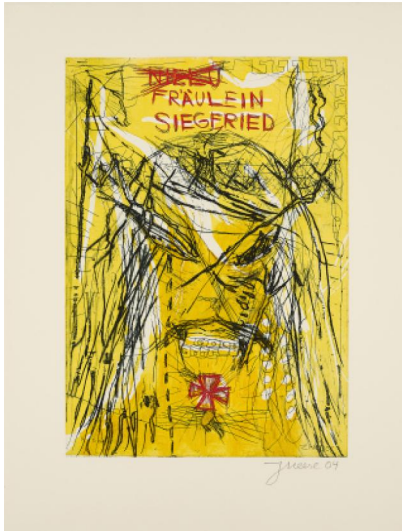

## Lot 81

**Auction** New - Young - Emerging. Contemporary Art |  
**ONLINE ONLY**

**Date** 02.12.2024, ca. 19:20

---

MEESE, JONATHAN  
1970 Tokyo

Title: Fräulein Siegfried.

Date: 2004.

Technique: Combination print of colour etching and colour linoprint on Arches (watermark).

Depiction Size: 49,5 x 35cm.

Sheet Size: 65 x 50cm.

Notation: Signed and dated.

Publisher: Griffelkunst-Vereinigung Hamburg e.V. (publisher).

Condition:

Verso printing ink minimally bleeding through in one place. Otherwise in very good condition.