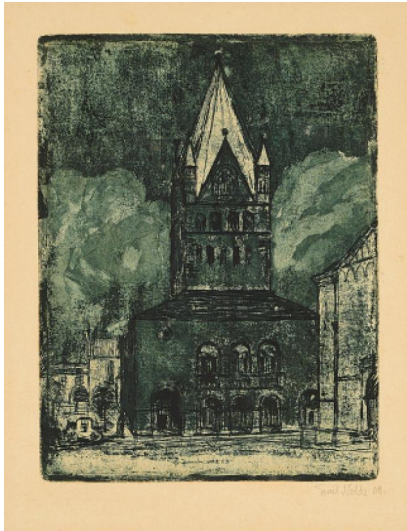

Lot 123

Auction Modern Art | ONLINE ONLY

Date 09.01.2025, ca. 20:02

NOLDE, EMIL
1867 Nolde - 1956 Seebüll

Title: Patrocli-Dom in Soest.

Date: 1906.

Technique: Colour etching on laid paper.

Depiction Size: 19,5 x 15cm.

Sheet Size: 45 x 31,5cm.

Notation: Signed and dated. As well as titled and inscribed (by a hand other than that of the artist).

Condition:

Minimally discoloured, slightly discoloured in former mat window. Minimal foxing. Slight crease diagonally through the lower half of the sheet. Slight crease in the lower right corner. Minimal bumping to lower left corner. Slight crease in the upper left corner. Minimal bumping to one edge. Verso slightly and unevenly discoloured, minimal foxing, as well as remains of an old mounting and minimal stainings. Otherwise in good condition.