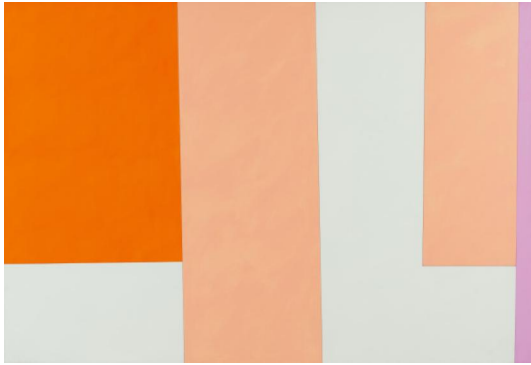

Lot 151

Auction The Bayer Collection

Date 03.06.2025, ca. 18:39

KNOEBEL, IMI
1940 Dessau

Title: Figur 24.

Date: 1986.

Technique: Acrylic on wood, in six parts, screwed.

Measurement: 170 x 248cm.