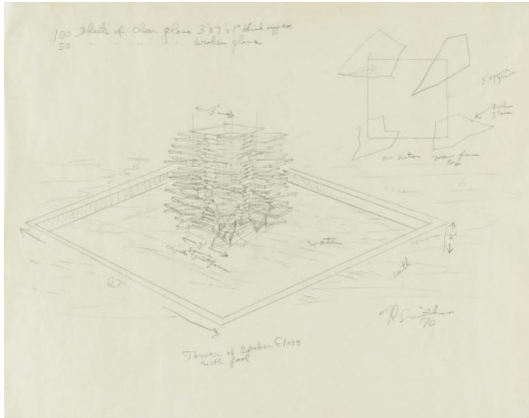

Lot 527

Auction Modern, Post War & Contemporary

Date 16.06.2021, ca. 15:50

Preview 11.06.2021 - 10:00:00 bis
14.06.2021 - 18:00:00

SMITHSON, ROBERT
1938 Passaic, NJ/USA - 1973 Amarillo, TX/USA

Title: "Tower of Broken Glass with Pool".

Date: 1970.

Technique: Pencil on parchment paper.

Measurement: 47,5 x 61cm.

Notation: Signed and dated below the depiction right: R. Smithson 70. Here also titled in the centre.

Frame/Pedestal: Framed.

Provenance:

- Kaiser Wilhelm Museum, Krefeld (permanent loan)

Literature:

- Heynen, Julian (ed.): Zeichnungen 1950-1990 - Aus dem Kaiser Wilhelm Museum Krefeld und der Sammlung Helga und Walther Lauffs, Krefeld 1996, cat. no. 214., n.pag., ill. p. 153

- Storck, Gerhard: Sammlung Helga und Walther Lauffs im Kaiser Wilhelm Museum Krefeld -

Amerikanische und europäische Kunst der sechziger und siebziger Jahre, Krefeld 1983, no. 353, p. 170, ill.

- Whitney, Alexandra: The Helga and Walther Lauffs Collection, vol. II, Göttingen 2009, cat. no. 240, p. 195, ill.

Estimate: 10.000 € - 15.000 €; Hammer: 15.000 €