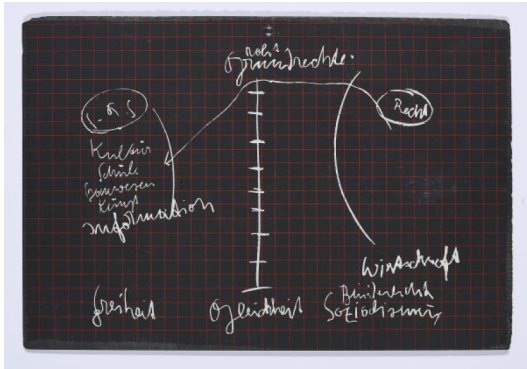

## Lot 10

**Auction** Art after 45 | ONLINE ONLY

**Date** 28.04.2022, ca. 18:43

Beuys, Joseph  
1921 KREFELD - 1986 DÜSSELDORF

Title: Schiefertafel.  
Date: 1972.  
Technique: Colour silkscreen, on both sides on slate.  
Measurement: 17 x 25 x 0,3cm.  
Notation: Signed.  
Publisher: Kunstring Folkwang, Essen (publisher).

Condition:  
Occasional minimal scratches. Otherwise very good condition.

From the edition of 200 copies.

Literature:  
- Schellmann, Jörg (ed.): Joseph Beuys - Die Multiples, Werkverzeichnis der Auflageobjekte und Druckgraphik, Munich 1992 (7th ed.), cat. rais. no. 52