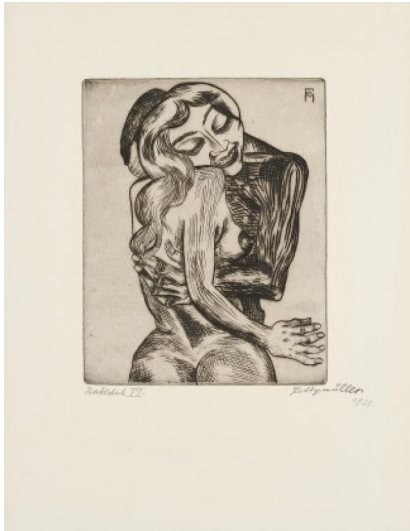

## Search 46

**Auction** Modern Art | ONLINE ONLY

**Date** 21.07.2020, ca. 09:35

---

FELIXMÜLLER, CONRAD  
1897 Dresden - 1977 Berlin

Title: Geliebte Frau.

Date: 1921.

Technique: Etching on copperprint laid paper.

Depiction Size: 24,5 x 20cm.

Sheet Size: 43 x 33,5cm.

Notation: Signed, dated and inscribed.

Condition:

Minimal fingerprints in the margins. Single foxmark at the left edge top. Minimal bumping at the upper edge left. Verso traces of paint. Otherwise the sheet is in very good condition.