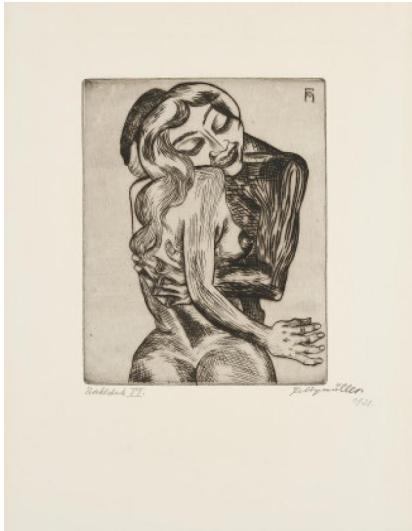

Lot 46

Auction Modern Art | ONLINE ONLY

Date 21.07.2020, ca. 09:35

FELIXMÜLLER, CONRAD
1897 Dresden - 1977 Berlin

Title: Geliebte Frau.

Date: 1921.

Technique: Etching on copperprint laid paper.

Depiction Size: 24,5 x 20cm.

Sheet Size: 43 x 33,5cm.

Notation: Signed, dated and inscribed.

Condition:

Minimal fingerprints in the margins. Single foxmark at the left edge top. Minimal bumping at the upper edge left. Verso traces of paint. Otherwise the sheet is in very good condition.