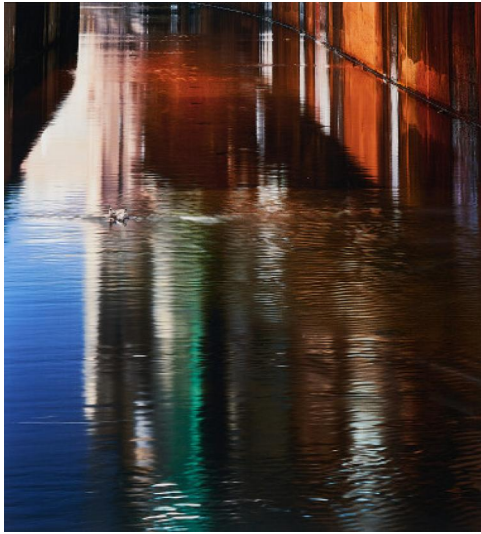

## Lot 42

**Auction** Photography | ONLINE ONLY

**Date** 28.07.2020, ca. 11:07

---

HATAKEYAMA, NAOYA  
1958 Iwate/Japan

Title: Shadow #50 (From: River Series).

Date: 2002.

Technique: C-print.

Mounting: Laid down on aluminium.

Depiction Size: 76 x 71cm.

Notation: . Signed, dated, numbered and titled verso on label.

Number: 2/7.

Frame: Framed (78 x 73cm).

Condition:

The photograph is in very good condition. Not examined out of the frame.