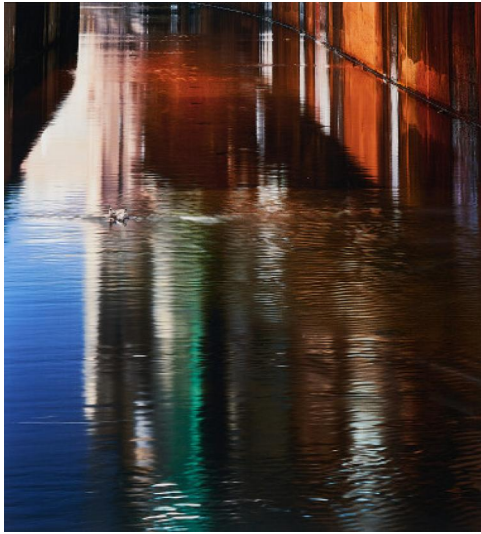

Search 42

Auction Photography | ONLINE ONLY

Date 28.07.2020, ca. 11:07

HATAKEYAMA, NAOYA
1958 Iwate/Japan

Title: Shadow #50 (From: River Series).

Date: 2002.

Technique: C-print.

Mounting: Laid down on aluminium.

Depiction Size: 76 x 71cm.

Notation: . Signed, dated, numbered and titled verso on label.

Number: 2/7.

Frame: Framed (78 x 73cm).

Condition:

The photograph is in very good condition. Not examined out of the frame.