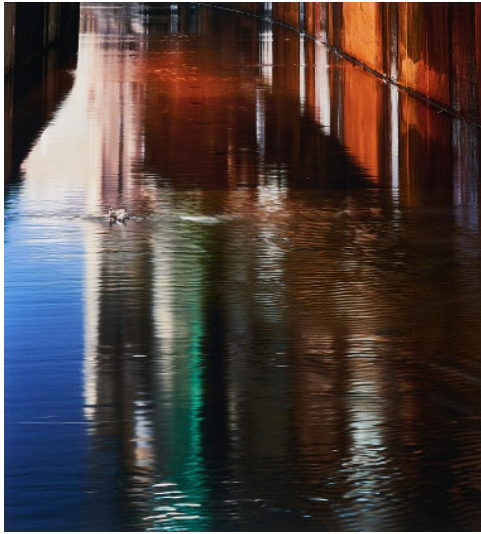

Lot 42

Auction Photography | ONLINE ONLY

Date 28.07.2020, ca. 11:07

HATAKEYAMA, NAOYA
1958 Iwate/Japan

Title: Shadow #50 (From: River Series).

Date: 2002.

Technique: C-print.

Mounting: Laid down on aluminium.

Depiction Size: 76 x 71cm.

Notation: . Signed, dated, numbered and titled verso on label.

Number: 2/7.

Frame: Framed (78 x 73cm).

Condition:

The photograph is in very good condition. Not examined out of the frame.