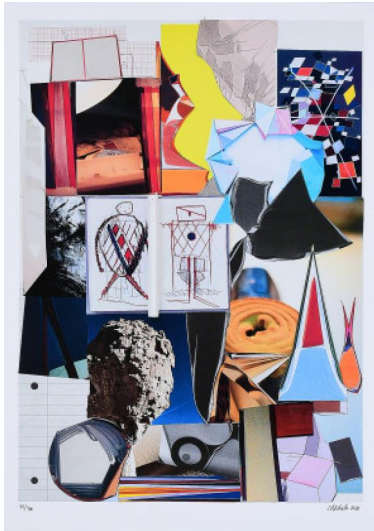

## Lot 88

**Auction** Contemporary Art | ONLINE ONLY

**Date** 23.09.2020, ca. 19:27

---

SCHEIBITZ, THOMAS  
1968 Radeberg

Title: Masterplan.

Date: 2010.

Technique: Digital colour print on thin card.

Depiction Size: 62 x 44,5cm.

Sheet Size: 69,5 x 49,5cm.

Notation: Signed, dated and numbered.

Publisher: Texte zur Kunst, Berlin (publisher).

Number: 42/100.

Condition:

The sheet is in excellent condition. With original packaging by the publisher.