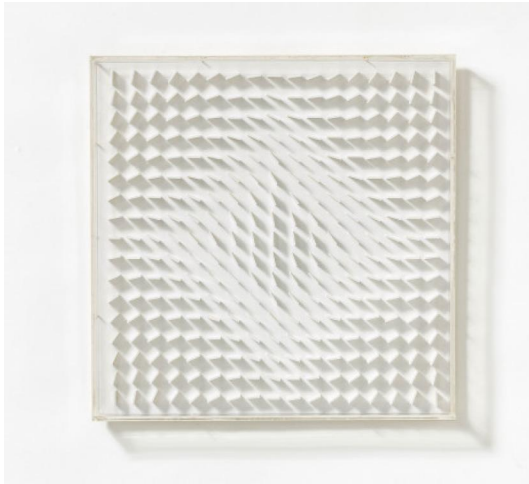

Search 1105

**Auction Discoveries**

Date 10.12.2020, ca. 12:37

Preview 05.12.2020 - 10:00:00 bis
07.12.2020 - 18:00:00

BÖHM, HARTMUT
1938 Kassel

Title: Quadratrelief 11, 25 Grad (Aus: Visuell veränderliche Struktur).

Date: 1966.

Technique: White acrylic glass in acrylic frame.

Measurement: 45 x 45 x 5cm.

Notation: Signed and numbered on label with machine printed work details verso: Böhm 11/25.

Galerie Denise René/Hans Mayer, Krefeld (publisher).