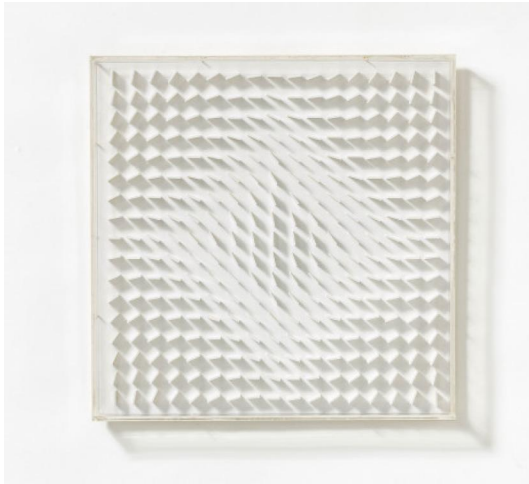

Lot 1105

**Auction Discoveries****Date** 10.12.2020, ca. 12:37**Preview** 05.12.2020 - 10:00:00 bis
07.12.2020 - 18:00:00

BÖHM, HARTMUT
1938 Kassel

Title: Quadratrelief 11, 25 Grad (Aus: Visuell veränderliche Struktur).

Date: 1966.

Technique: White acrylic glass in acrylic frame.

Measurement: 45 x 45 x 5cm.

Notation: Signed and numbered on label with machine printed work details verso: Böhm 11/25.

Galerie Denise René/Hans Mayer, Krefeld (publisher).