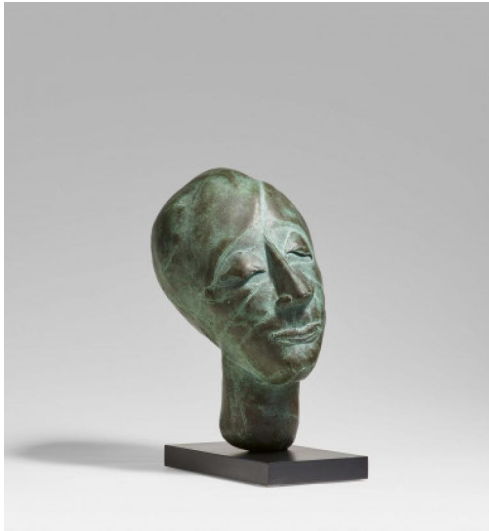

Search 314

Auction Modern, Post War & Contemporary

Date 01.12.2021, ca. 14:52

Preview 26.11.2021 - 10:00:00 bis
29.11.2021 - 18:00:00

AEPPLI, EVA
1925 Zofingen

Title: Neptun.

Subtitle: From the cycle "Die Planeten".

Technique: Bronze, green patinated.

Measurement: 36 x 21 x 30cm.

Notation: Signed and numbered verso: Aeppli 2/8. Here additionally equipped with the artist's monogram.

Foundry Mark: Beside it foundry mark Susse Fondeur, Paris.